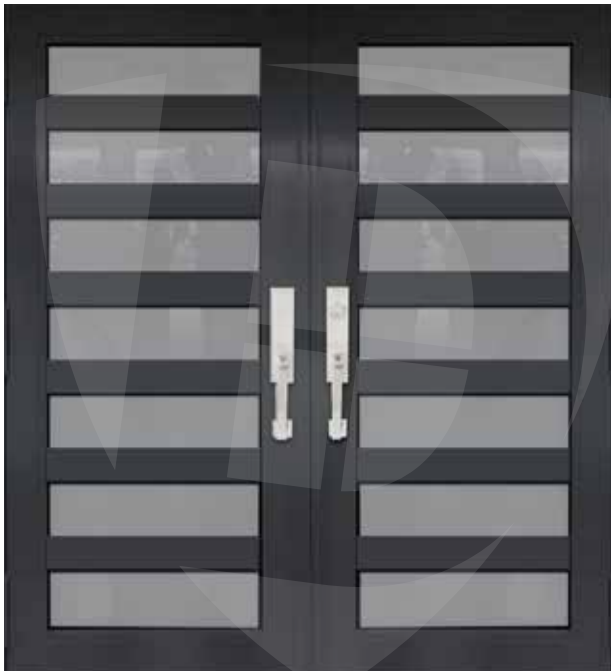

DOOR GLASS DECORATION

DOUBLE ENTRY DOOR BRONZE

TD-DD-B10

TD-DD-B11

TD-DD-B12

We offer Elegant Designs for your Entry Door For more information contact us • 954-751-1710

* Designs appearance may look different depending on the glass door proportions.