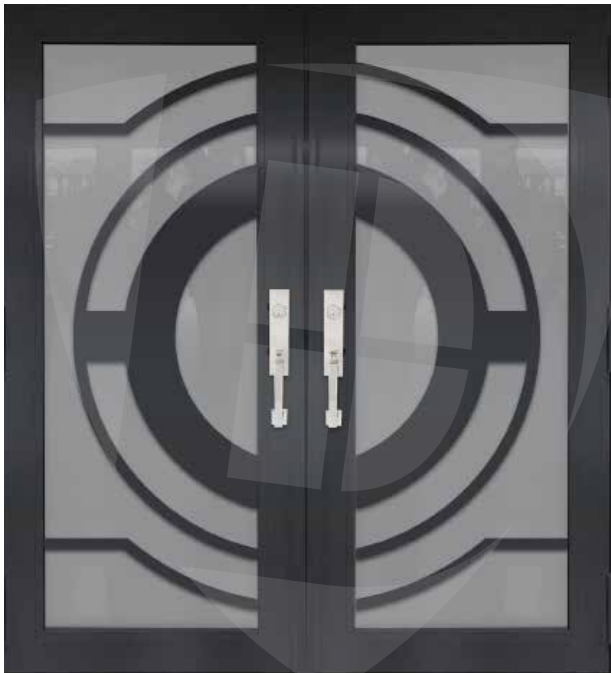

DOOR GLASS DECORATION

DOUBLE ENTRY DOOR BRONZE

TD-DD-B01

TD-DD-B02

TD-DD-B03

We offer Elegant Designs for your Entry Door For more information contact us • 954-751-1710

* Designs appearance may look different depending on the glass door proportions.